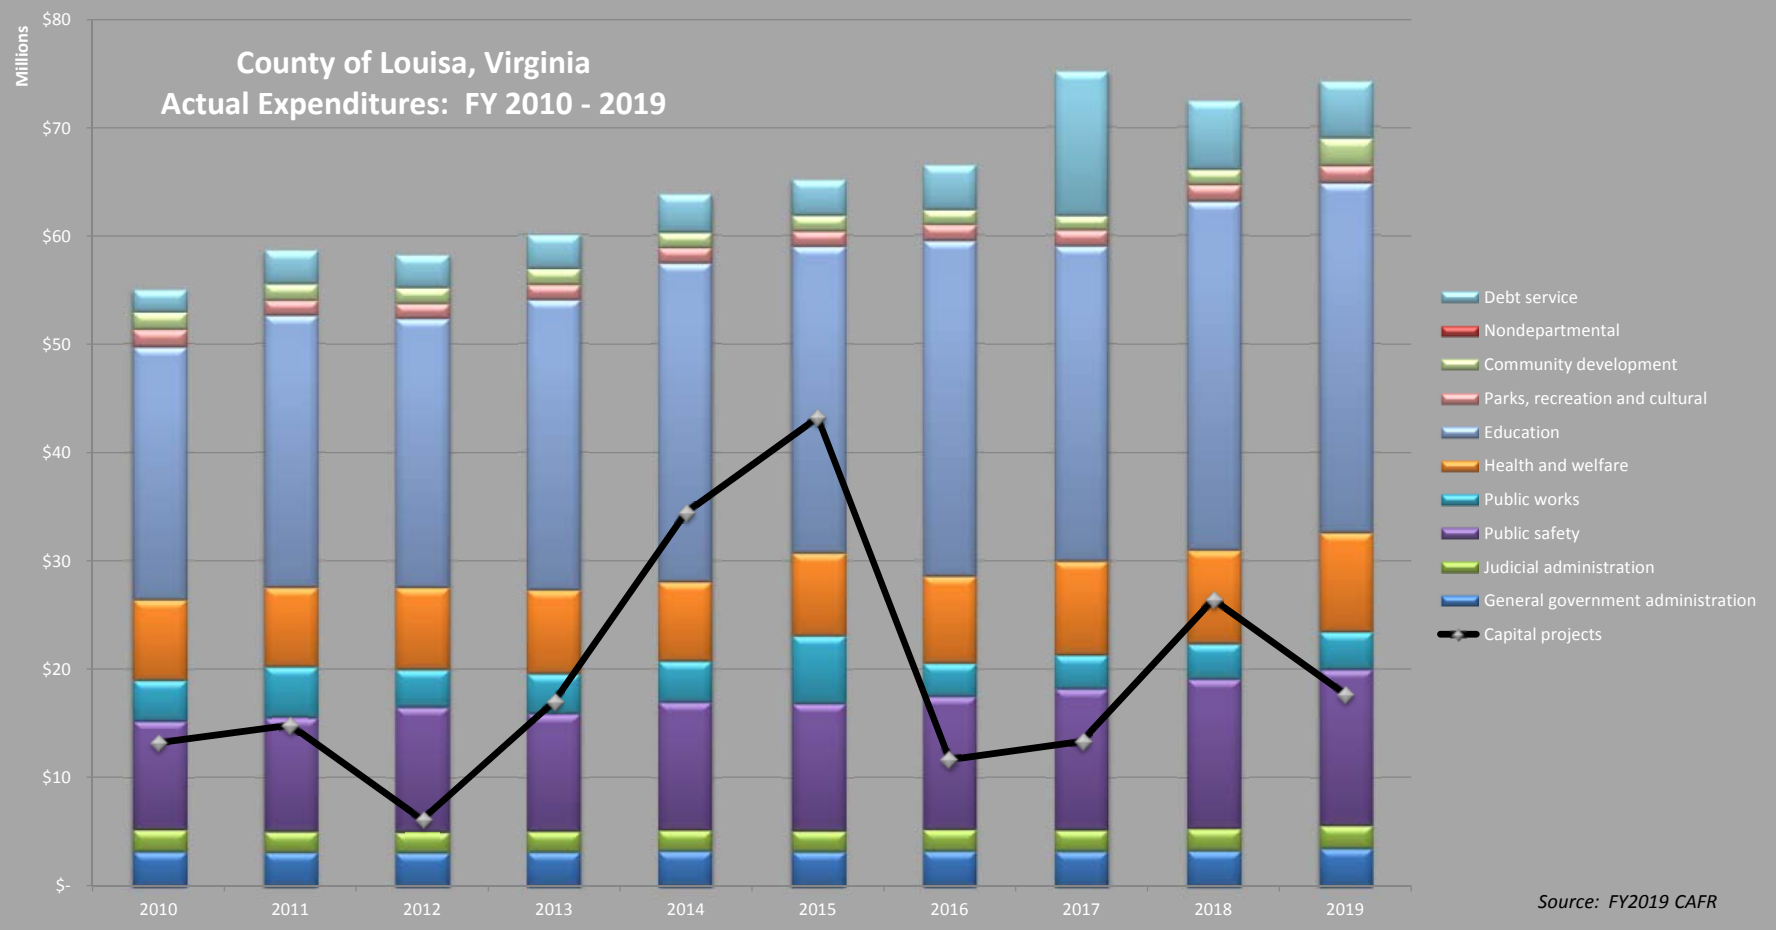

County of Louisa, Virginia Actual Expenditures: FY 2010 - 2019

Source: FY2019 CAFR