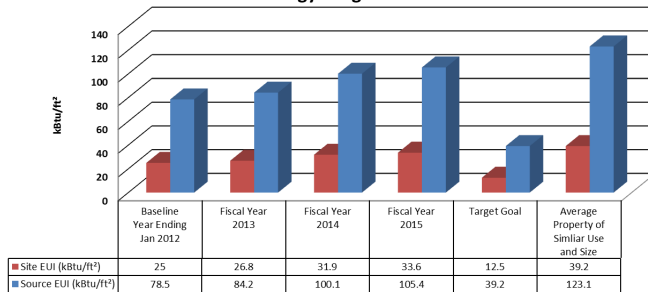

Energy Usage