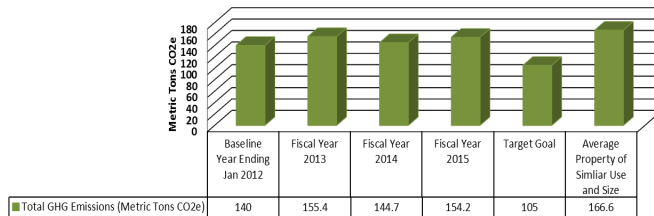

Energy Cost

Property Use

Library 15,111 ft²

Total GHG Emissions (Metric Tons CO₂e)

Energy Usage

Projects and Strategies for Improvements

Implemented:

None