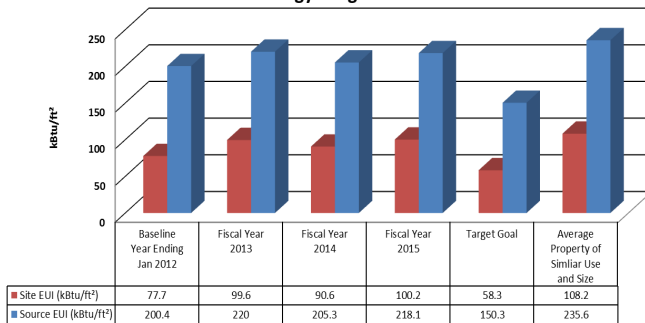

Energy Cost

Property Use

Library 15,111 ft²

Total GHG Emissions (Metric Tons CO₂e)

Energy Usage

Projects and Strategies for Improvements

Implemented:

None