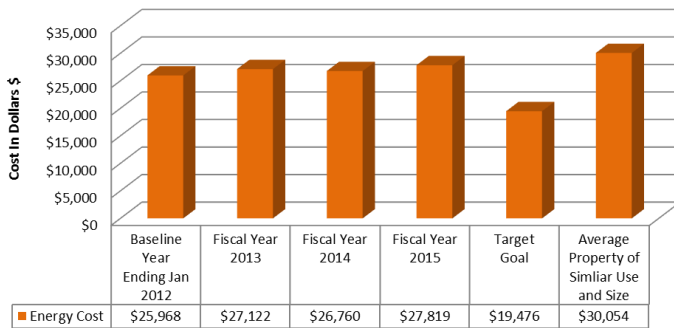

Energy Cost

Property Use

Library 15,111 ft²

Total GHG Emissions (Metric Tons CO₂e)

Energy Usage

Projects and Strategies for Improvements

Implemented:

None