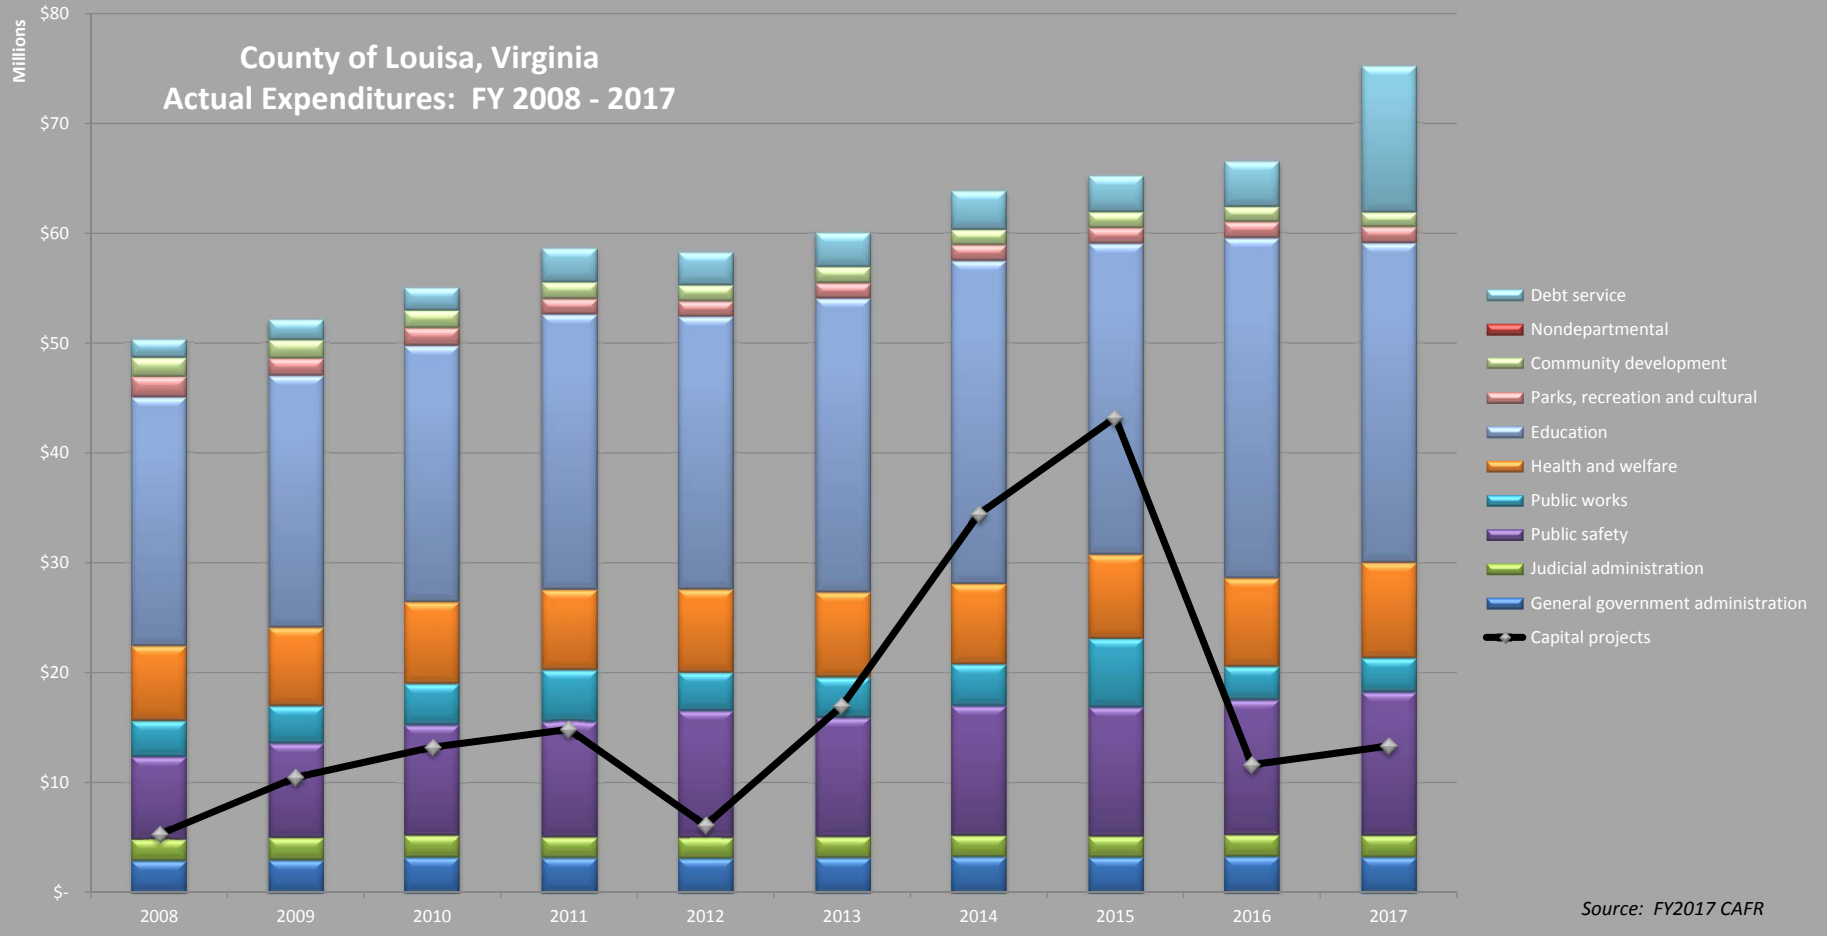

County of Louisa, Virginia Actual Expenditures: FY 2008 - 2017

Source: FY2017 CAFR